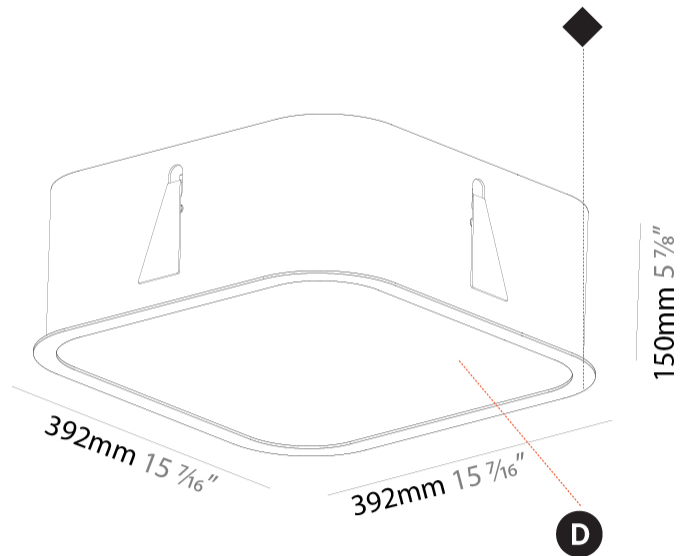

PHYSICAL

Shape: Square
Length (mm): 392
Length (in): 15 7/16
Width (mm): 392
Width (in): 15 7/16
Height (mm): 150
Height (in): 5 7/8
Ceiling Thickness (mm): 10 / 12.5 / 15 / 25
Ceiling Thickness (in): 3/8 or 1/2 or 9/16 or 1
Min. Recessing Depth (mm): 160
Min. Recessing Depth (in): 6 5/16
Light Distribution: Direct
Weight (kg): 4.341
Weight (lbs): 9.57
Diffuser: PMMA - Opal or Micro-Prism
Fixture Finish: SSR / BKV / CWI / CRY / HAB / UFT / ITA / RUA / FTG / MYG / LOD / PUS / FRO / FUP / KIA / POP / BLS / SPG / MEY / GOH / GUM / CHC / COM / ABZ / JAG / OBR / MOS / ROR
Fixture Material: Extruded Aluminum / Steel
Cut-out Measurements: 375mm / 14 3/4" x 375mm / 14 3/4"

ELECTRICAL

Lamp Type: LED (Zhaga Standard)
Input Wattage (W): 13.2
Total Output Wattage (W): 12
Dimming: Non-Dimmable
Driver Included: Yes
Driver Location: Integrated
Driver Type: Constant Current - Universal
Driver Class: Class 2
Input Voltage (V): 120 - 277
Constant Current (MA): 350
Upon Request: (Not included - see components) Integral: 0-10Vdc dimming / Phase dimming 120Vac only

LED

Color Temperature (°K): 3000 / 3500 / 4000
Max. Delivered Lumen (lm): 1380 / 1401 / 1430
CRI: >80 CRI
Efficiency (%): 0.827
Lamp Life (hrs): 50000

OPTICAL

RATINGS AND CERTIFICATIONS

Certified By: Certified for North American Standards
IP rating: IP20